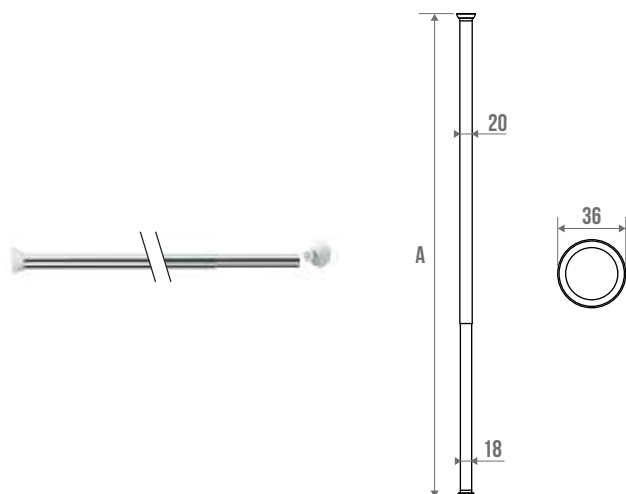

.PORTE-RIDEAUX

PORTE-RIDEAU DROIT

Extensible. Tube aluminium. Embouts caoutchouc. Non recoupable.

Straight extending curtain rail. Aluminium tube. Rubber caps. Can not be cut.

Rechte gordijnstang, te verlengen. Aluminium buis, rubberen uiteinden. Kan niet gesneden worden.

Désignation	Réf.	Prix H.T.
■ CHROMÉ Chrome-plated - Verchromd • A = 750 à / to 1250 mm • A = 1200 à / to 2200 mm	004051	16,53 €
	004052	21,03 €

PORTE-RIDEAU DROIT, 800 MM

Recoupable.

Straight curtain rail. Can be cut.

Rechte gordijnstang. Kan gesneden worden.