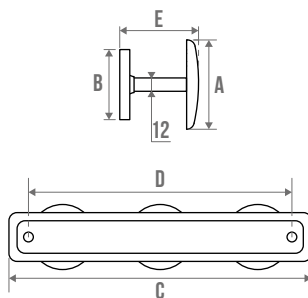

PORTE-PEIGNOIR 3 TÊTES

Robe hook, 3 hooks - Badjashaak, 3 haaken

■ ACIER CHROMÉ Chrome-plated steel - Verchromd staal • A = 50 mm B = 41 mm C = 280 mm D = 240 mm E = 68 mm	823903	16,89 €
■ ACIER ÉPOXY BLANC White epoxy-coated steel - Wit epoxy staal • A = 65 mm B = 39 mm C = 425 mm D = 380 mm E = 70 mm	841903	13,60 €